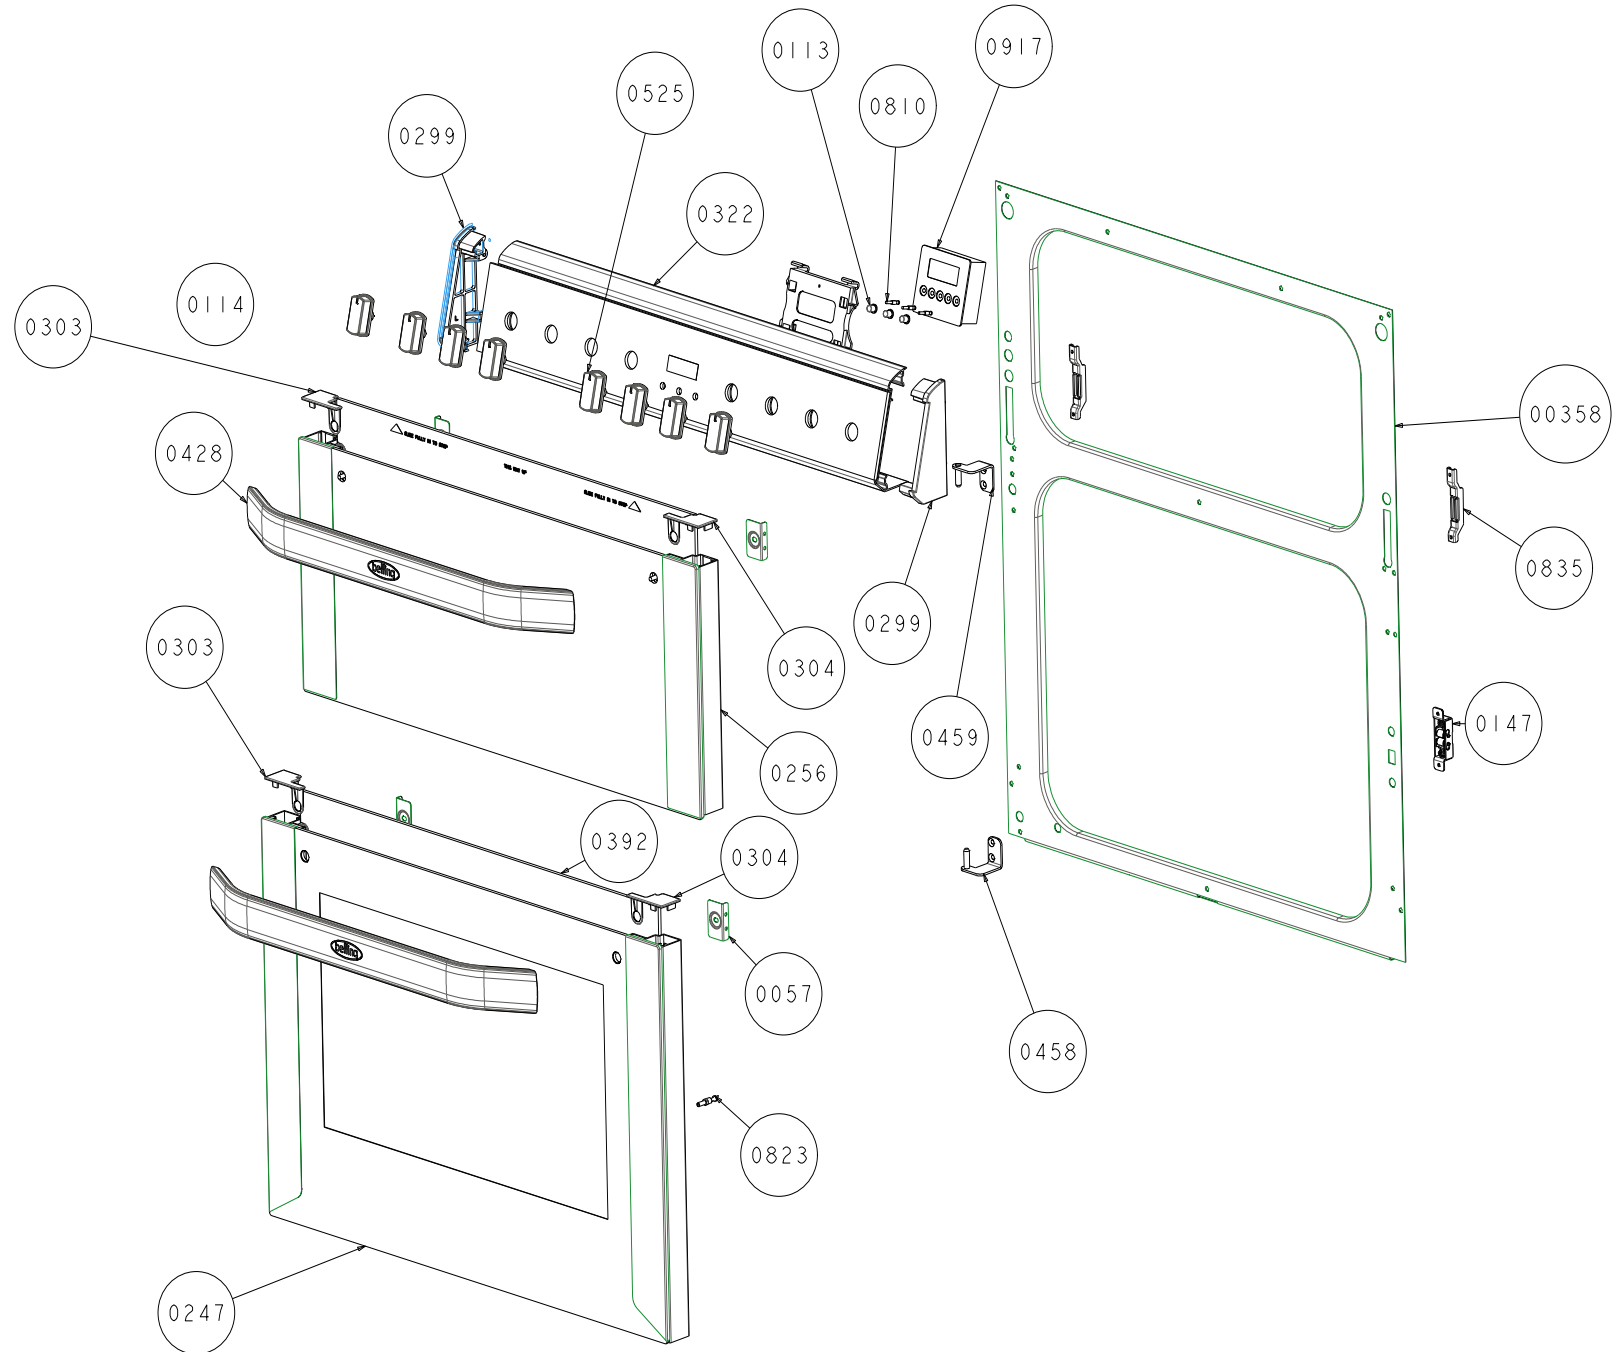

FREESTANDING DOORS, FASCIA AND FRONT FRAME ASSEMBLY