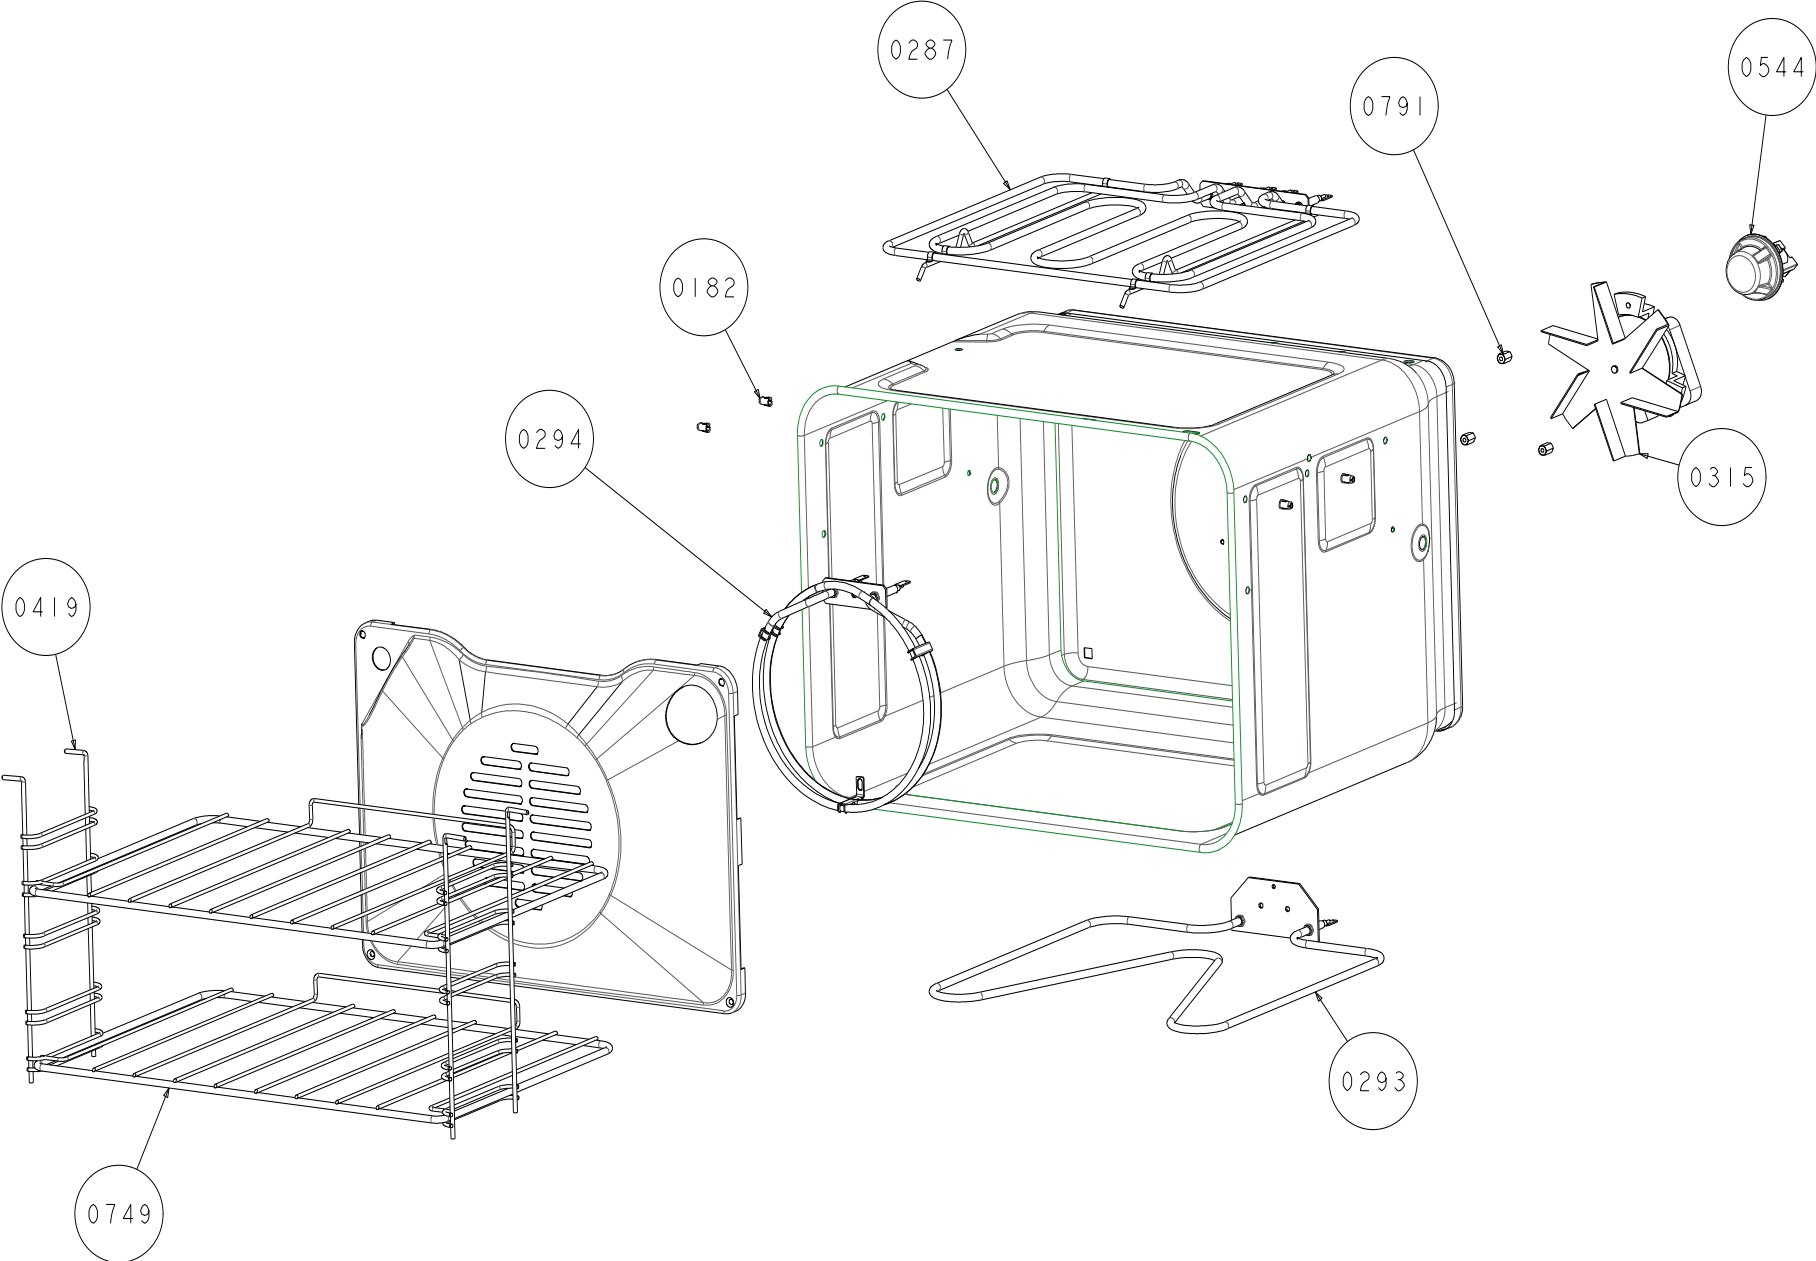

FREESTANDING MAIN OVEN ELECTRIC