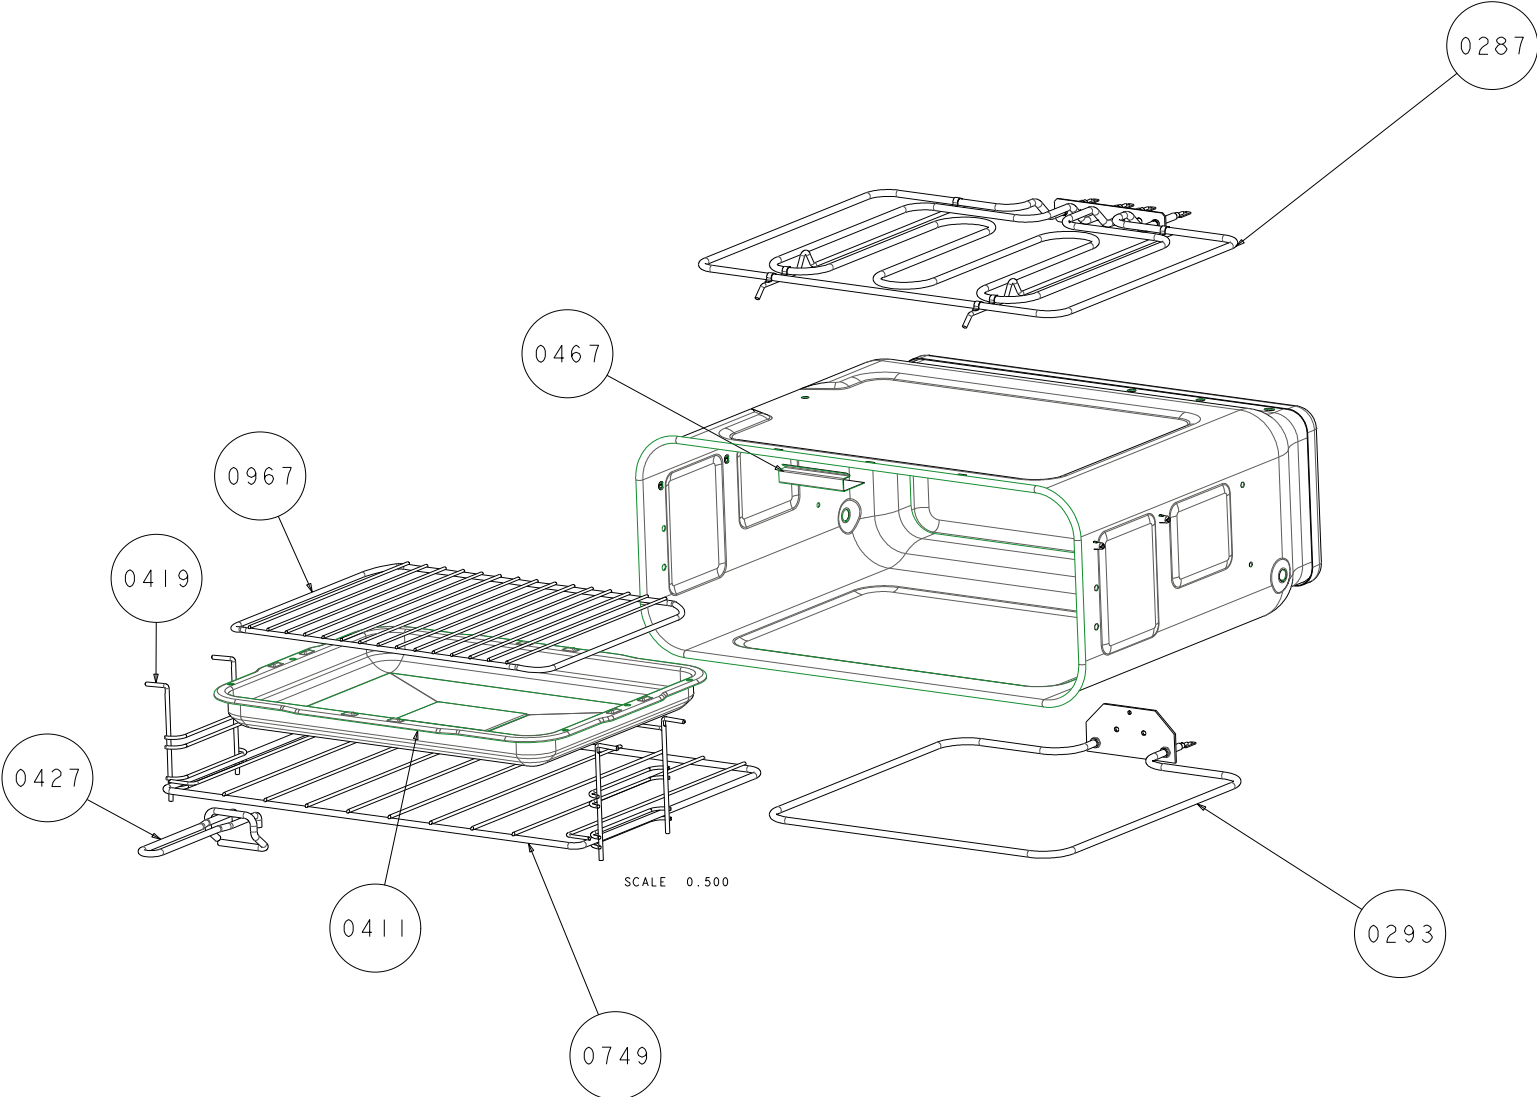

FREESTANDING TOP OVEN CAVITY